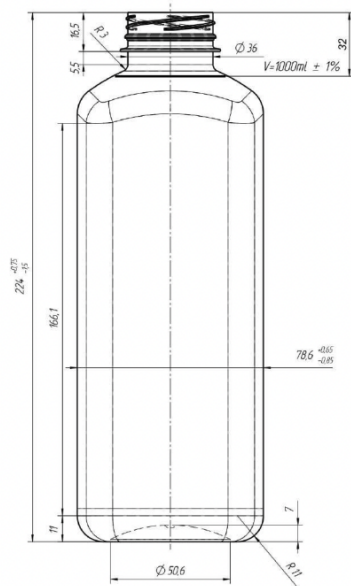

Bella 1000

General info

Item no. (SKU):	LS1041634102
Family / Range:	Bella
Capacity:	1000ml
Neck:	38mm 3-Start
Weight:	37
Shape:	Square
Material:	PET
Colour:	All Colours Available
Print Areas:	
Country of Origin:	Lithuania

Packaging Info

Packed in Boxes

Box Dimensions (mm):	594 x 394 x 448
Quantity per box (pcs):	60
Boxes per pallet (pcs):	20
Quantity per pallet (pcs):	1200
Net weight (kg):	44
Gross weight (kg):	74
Pallet height (mm):	2400

Packed in PE bags on trays (Full pallet)

Tray dimensions (mm):	1200 x 800 x 50
Quantity per tray (pcs):	140
Quantity per PE bag (pcs):	70
PE bags per tray (pcs):	2
Trays per pallet (pcs):	10
Quantity per pallet (pcs):	1400
Net weight (kg):	52
Gross weight (kg):	73
Pallet height (mm):	2400